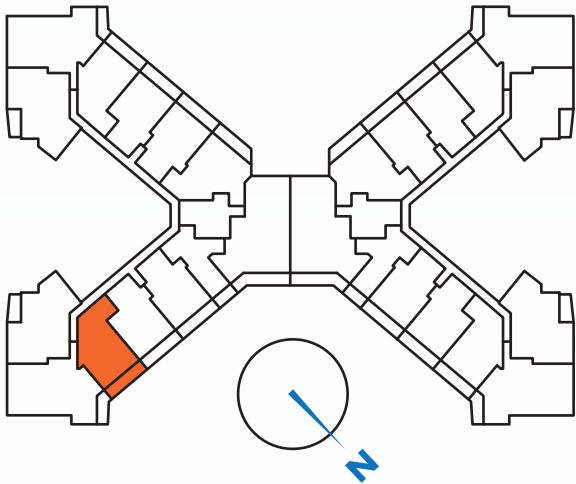

All areas and dimensions are approximation only. Area may vary due to unforeseen site condition

THE DRAKE

AT REGO PARK

UNIT (E) 711/1411

BEDROOM 2
BATHROOM 2

62-60 99TH STREET, **REGO PARK**
Flushing, NY 11374