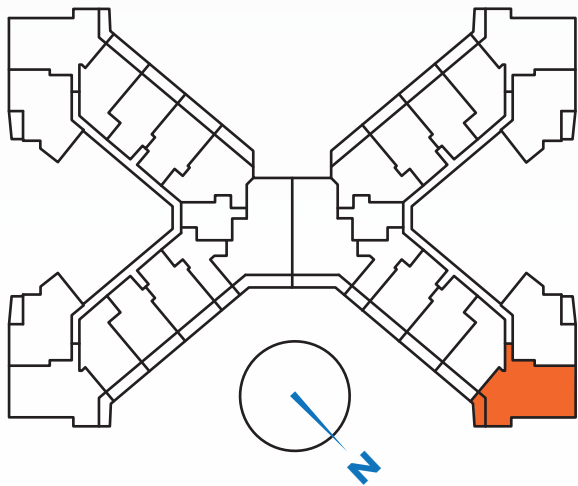

All areas and dimensions are approximation only. Area may vary due to unforeseen site condition

THE DRAKE

AT REGO PARK

UNIT (F) 726/1726

BEDROOM 3
BATHROOM 2

62-60 99TH STREET, **REGO PARK**
Flushing, NY 11374