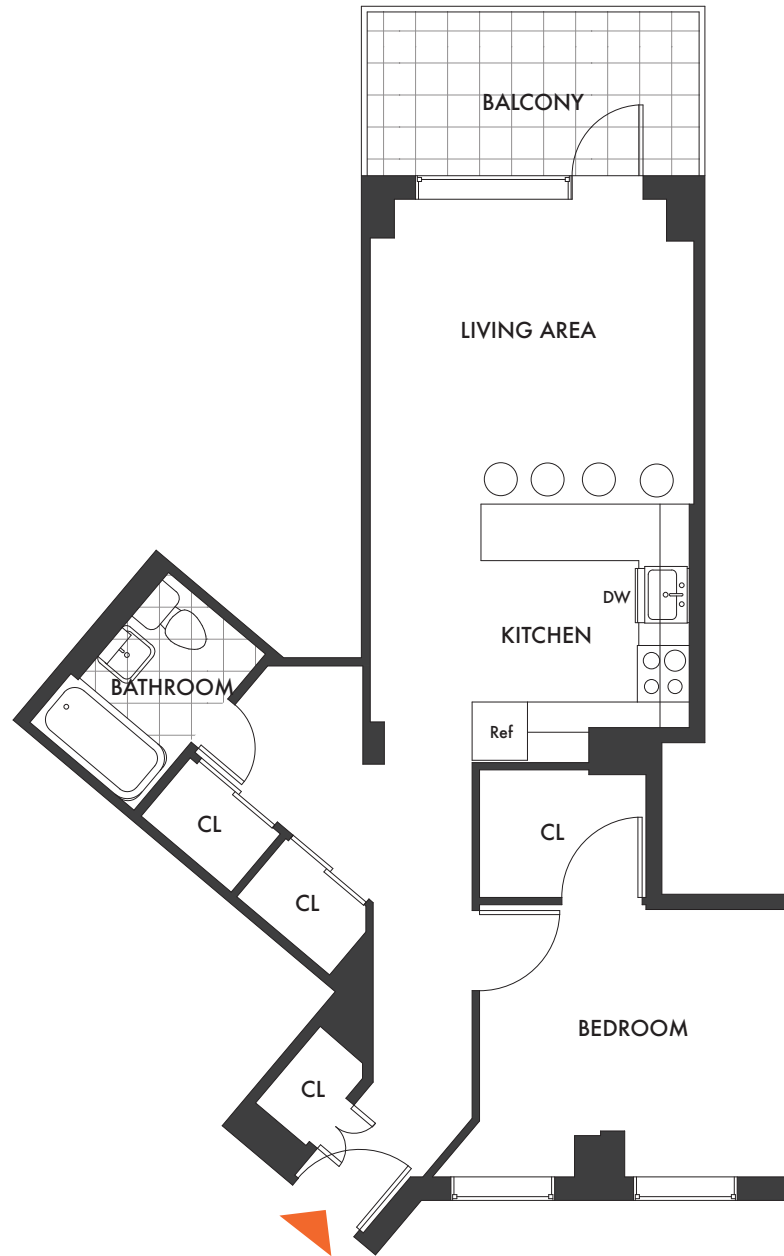

All areas and dimensions are approximation only. Area may vary due to unforeseen site condition

THE DRAKE

AT REGO PARK

UNIT (H) 722/922

BEDROOM | 1
BATHROOM | 1

62-60 99TH STREET, **REGO PARK**
Flushing, NY 11374